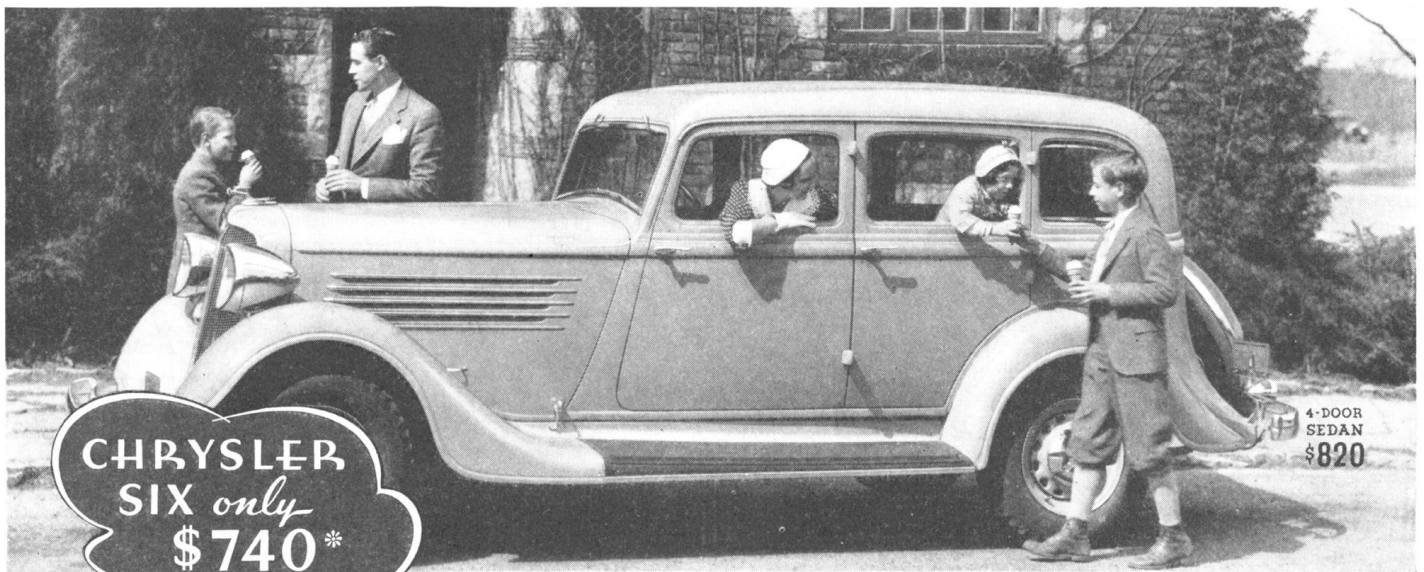

★ MOTORING'S MOST EXCITING *Progress*

★ CHRYSLER SPEED AND PERFORMANCE
★ ★ ★ *in the Low-Priced Field* ★

Tomorrow's Cars Today The Airflow Chryslers give you a whole set of thrilling new driving sensations. A glorious sense of freedom and a new "lift" to acceleration... through the elimination of vacuum and wind drag.

The Airflow Chryslers are the roomiest, most luxurious motor cars you have ever seen. Riding in them is a zestful new experience... the most fatigue-free mode of travel you've ever known.

Sensational Chrysler Six It's the biggest kind of good news when a Chrysler sells as low as \$740 f. o. b. And what a car this low-priced Chrysler is!

A big handsome six with 93 horsepower (100 with optional aluminum head). The velvety smoothness of Floating Power engine mount-

ings. A smooth, cushioned ride with independently sprung front wheels. The convenience of a new inside luggage compartment. All the famous fine features that have made Chrysler engineering the talk of the industry.

1934 CHRYSLER SIX... 93 horsepower, 7 body types on 117-inch and 121-inch wheelbase. Priced from \$740 up. Four-door Sedan, \$820.

CHRYSLER AIRFLOW EIGHT... 122 horsepower... 123-inch wheelbase. All body types, \$1345.